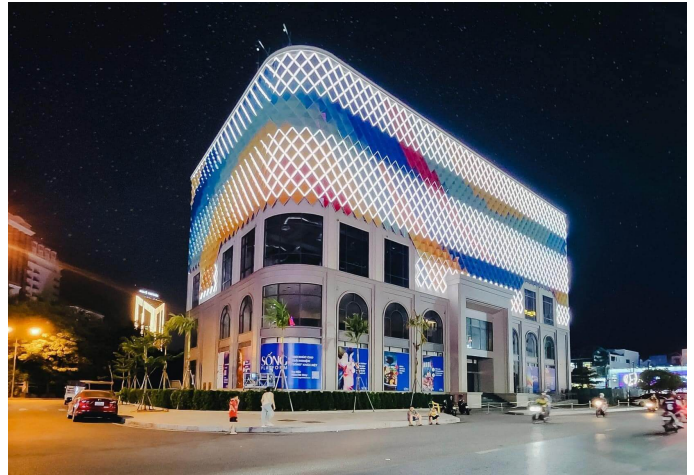

TYPICAL PROJECTS

Central Plaza My Tho

SÔNG PLATFORM

The PIZZA Company

CHANG - Modern Thai Cuisine

Mockup room The Gio Binh Duong

Payon Dalat Villa and Resort