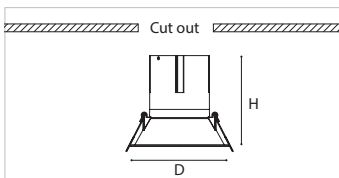

Model	Dimension(mm)	Cut out(mm)	Power	Luminous flux	Price(VND)
GRD206M-05	Φ52x50	Φ45	3-5W	350lm	380,000
GRD206M-07	Φ62x55	Φ55	7-9W	750lm	440,000

Recessed LED Downlight

Model	Dimension(mm)	Cut out(mm)	Power	Luminous flux	Price(VND)
GRD213-07	Φ85x92	Φ75	5-7W	550lm	340,000
GRD213-10	Φ85x92	Φ75	8-10W	850lm	360,000
GRD213-12	Φ85x92	Φ75	12W	1050lm	380,000
GRDB213-12	Φ105x106	Φ95	8-12W	1050lm	480,000
GRDB213-18	Φ105x106	Φ95	15-18W	1550lm	520,000