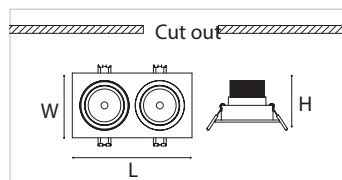

Model	Dimension	Cut out(mm)	Power	Luminous flux	Price(VND)
GRS206-14	170x90x77	155x75	2x7W	1230lm	740,000
GRS206-20	170x90x77	155x75	2x10W	1700lm	780,000