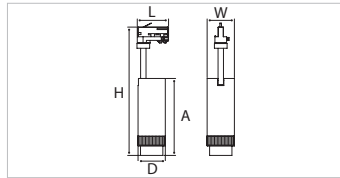

Model	Power	Luminous flux	Size : L x W x H (D / A)	Price(VND)
GSP201-7	7W	600lm	Φ60x135	800,000
GSP201-12	12W	1000lm	Φ60x135	840,000
GSP201-15	15W	1300lm	Φ60x135	890,000