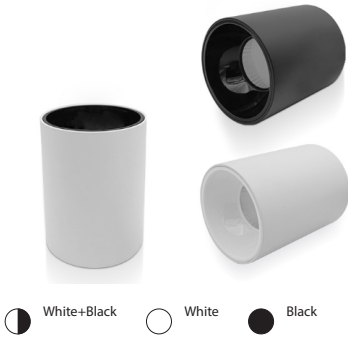

White+Black White

Model	Dimension	Cut out(mm)	Power	Luminous flux	Price(VND)
GRS202-10	Φ85 x 78	Φ76	8-10W	850lm	440,000
GRS202-12	Φ85 x 78	Φ76	12W	1050lm	460,000

White+Black White

Model	Dimension	Cut out(mm)	Power	Luminous flux	Price(VND)
GRS206-14	170x90x77	155x75	2x7W	1230lm	740,000
GRS206-20	170x90x77	155x75	2x10W	1700lm	780,000

SURFACE DOWNLIGHT

Surface Mounted LED Downlight

White+Black
 White
 Black

Model	Dimension(mm)	Power	Luminous flux	Price(VND)
GSD201-10	Φ75x105	10W	850lm	420,000
GSD201-12	Φ75x105	12W	1000lm	440,000
GSD201-12	Φ90x90	12W	1000lm	520,000
GSD201-15	Φ90x90	15W	1000lm	540,000