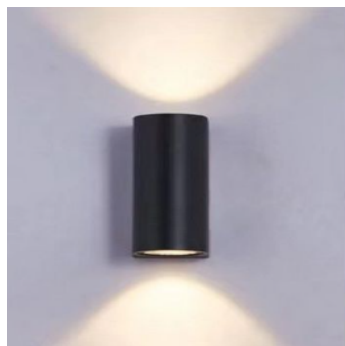

POWER FEEDER

160,000

I CONNECTOR

150,000

LED WALL LIGHT

Model	Dimension(mm)	Power	Luminous flux	Price(VND)
L08101-10	150*65*80	10W	800lm	580,000
L08101-20	200*100*100	20W	1600lm	900,000

White Black

Model	Dimension(mm)	Power	Luminous flux	Price(VND)
L08102-10	150 x 65 x 80	10W	800lm	580,000
L08102-20	200 x 100 x 100	20W	1600lm	900,000