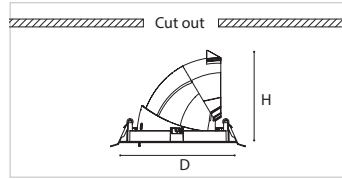

Model	Dimension(mm)	Cut out(mm)	Power	Luminous flux	Price(VND)
GRS201-7	Φ85 x 78	Φ76	7W	560lm	360,000
GRS201-10	Φ85 x 78	Φ76	8-10W	850lm	380,000
GRS201-12	Φ85 x 78	Φ76	12W	1050lm	400,000