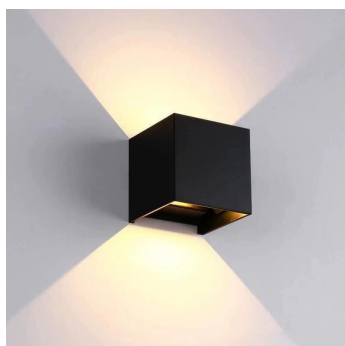

Model	Dimension(mm)	Power	Luminous flux	Price(VND)
L08103-10	100x100x100	10W	700lm	440,000

White   Black