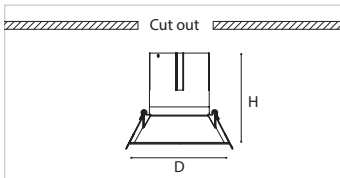

Recessed LED Downlight

Model	Dimension(mm)	Cut out(mm)	Power	Luminous flux	Price(VND)
GRD216-07	Φ85x90	Φ75	5-7W	550lm	380,000
GRD216-10	Φ85x90	Φ75	8-10W	850lm	400,000
GRD216-12	Φ85x90	Φ75	12W	1050lm	420,000
GRD216-15	Φ85x110	Φ75	15W	1350lm	540,000
GRD216-18	Φ85x110	Φ75	18W	1350lm	560,000