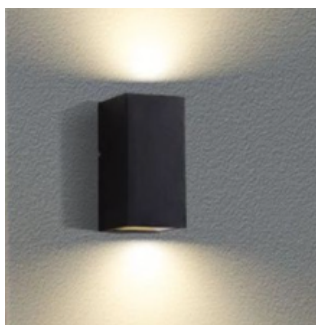

POWER FEEDER

160,000

I CONNECTOR

150,000

LED WALL LIGHT

Model	Dimension(mm)	Power	Luminous flux	Price(VND)
L08101-10	150*65*80	10W	800lm	580,000
L08101-20	200*100*100	20W	1600lm	900,000

White Black

Model	Dimension(mm)	Power	Luminous flux	Price(VND)
L08102-10	150 x 65 x 80	10W	800lm	580,000
L08102-20	200 x 100 x 100	20W	1600lm	900,000