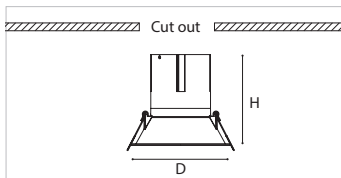

Model	Dimension(mm)	Cut out(mm)	Power	Luminous flux	Price(VND)
GRD206M-05	Φ52x50	Φ45	3-5W	350lm	380,000
GRD206M-07	Φ62x55	Φ55	7-9W	750lm	440,000

Recessed LED Downlight

Model	Dimension(mm)	Cut out(mm)	Power	Luminous flux	Price(VND)
GRD213-07	Φ85x92	Φ75	5-7W	550lm	340,000
GRD213-10	Φ85x92	Φ75	8-10W	850lm	360,000
GRD213-12	Φ85x92	Φ75	12W	1050lm	380,000
GRDB213-12	Φ105x106	Φ95	8-12W	1050lm	480,000
GRDB213-18	Φ105x106	Φ95	15-18W	1550lm	520,000