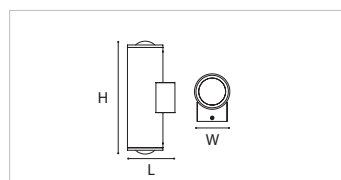

Model	Dimension(mm)	Power	Luminous flux	Price(VND)
L08103-10	100x100x100	10W	700lm	440,000

White   Black