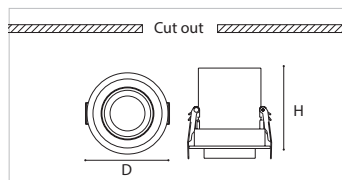

Model	Dimension	Cut out(mm)	Power	Luminous flux	Price(VND)
GRS202-10	Φ85 x 78	Φ76	8-10W	850lm	440,000
GRS202-12	Φ85 x 78	Φ76	12W	1050lm	460,000