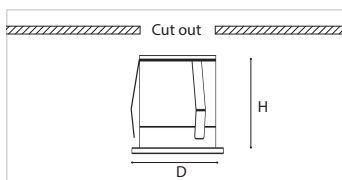

Model	Dimension(mm)	Cut out(mm)	Power	Luminous flux	Price(VND)
GRD206M-05	Φ52x50	Φ45	3-5W	350lm	380,000
GRD206M-07	Φ62x55	Φ55	7-9W	750lm	440,000

Recessed LED Downlight

Model	Dimension(mm)	Cut out(mm)	Power	Luminous flux	Price(VND)
GRD213-07	Φ85x92	Φ75	5-7W	550lm	340,000
GRD213-10	Φ85x92	Φ75	8-10W	850lm	360,000
GRD213-12	Φ85x92	Φ75	12W	1050lm	380,000
GRDB213-12	Φ105x106	Φ95	8-12W	1050lm	480,000
GRDB213-18	Φ105x106	Φ95	15-18W	1550lm	520,000