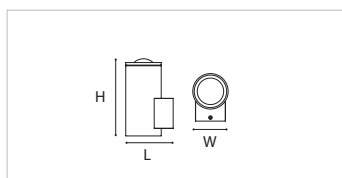

POWER FEEDER

160,000

I CONNECTOR

150,000

LED WALL LIGHT

Model	Dimension(mm)	Power	Luminous flux	Price(VND)
L08101-10	150*65*80	10W	800lm	580,000
L08101-20	200*100*100	20W	1600lm	900,000

White Black

Model	Dimension(mm)	Power	Luminous flux	Price(VND)
L08102-10	150 x 65 x 80	10W	800lm	580,000
L08102-20	200 x 100 x 100	20W	1600lm	900,000