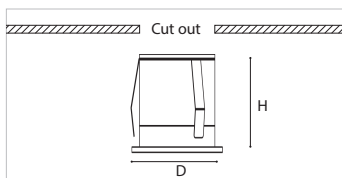

Model	Dimension(mm)	Cut out(mm)	Power	Luminous flux	Price(VND)
GRD206-05	Φ45x54	Φ40	3-5W	250lm	340,000
GRD206-07	Φ57x67	Φ50	5-7W	550lm	380,000
GRD206-09	Φ67x71	Φ60	7-9W	750lm	440,000