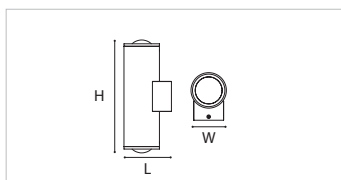

POWER FEEDER

160,000

I CONNECTOR

150,000

LED WALL LIGHT

Model	Dimension(mm)	Power	Luminous flux	Price(VND)
L08101-10	150*65*80	10W	800lm	580,000
L08101-20	200*100*100	20W	1600lm	900,000

White Black

Model	Dimension(mm)	Power	Luminous flux	Price(VND)
L08102-10	150 x 65 x 80	10W	800lm	580,000
L08102-20	200 x 100 x 100	20W	1600lm	900,000