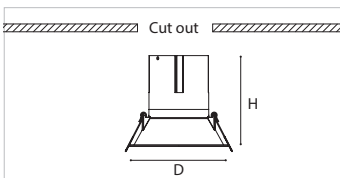

Model	Dimension(mm)	Cut out(mm)	Power	Luminous flux	Price(VND)
GRD215-7	Φ88x60	Φ75	5-7W	560lm	340,000
GRD215-10	Φ88x60	Φ75	10W	850lm	360,000
GRD215-12	Φ88x60	Φ75	12W	1050lm	380,000
GRDB215-12	Φ105x70	Φ95	8-12W	1050lm	440,000
GRDB215-18	Φ105x70	Φ95	15-18W	1550lm	480,000